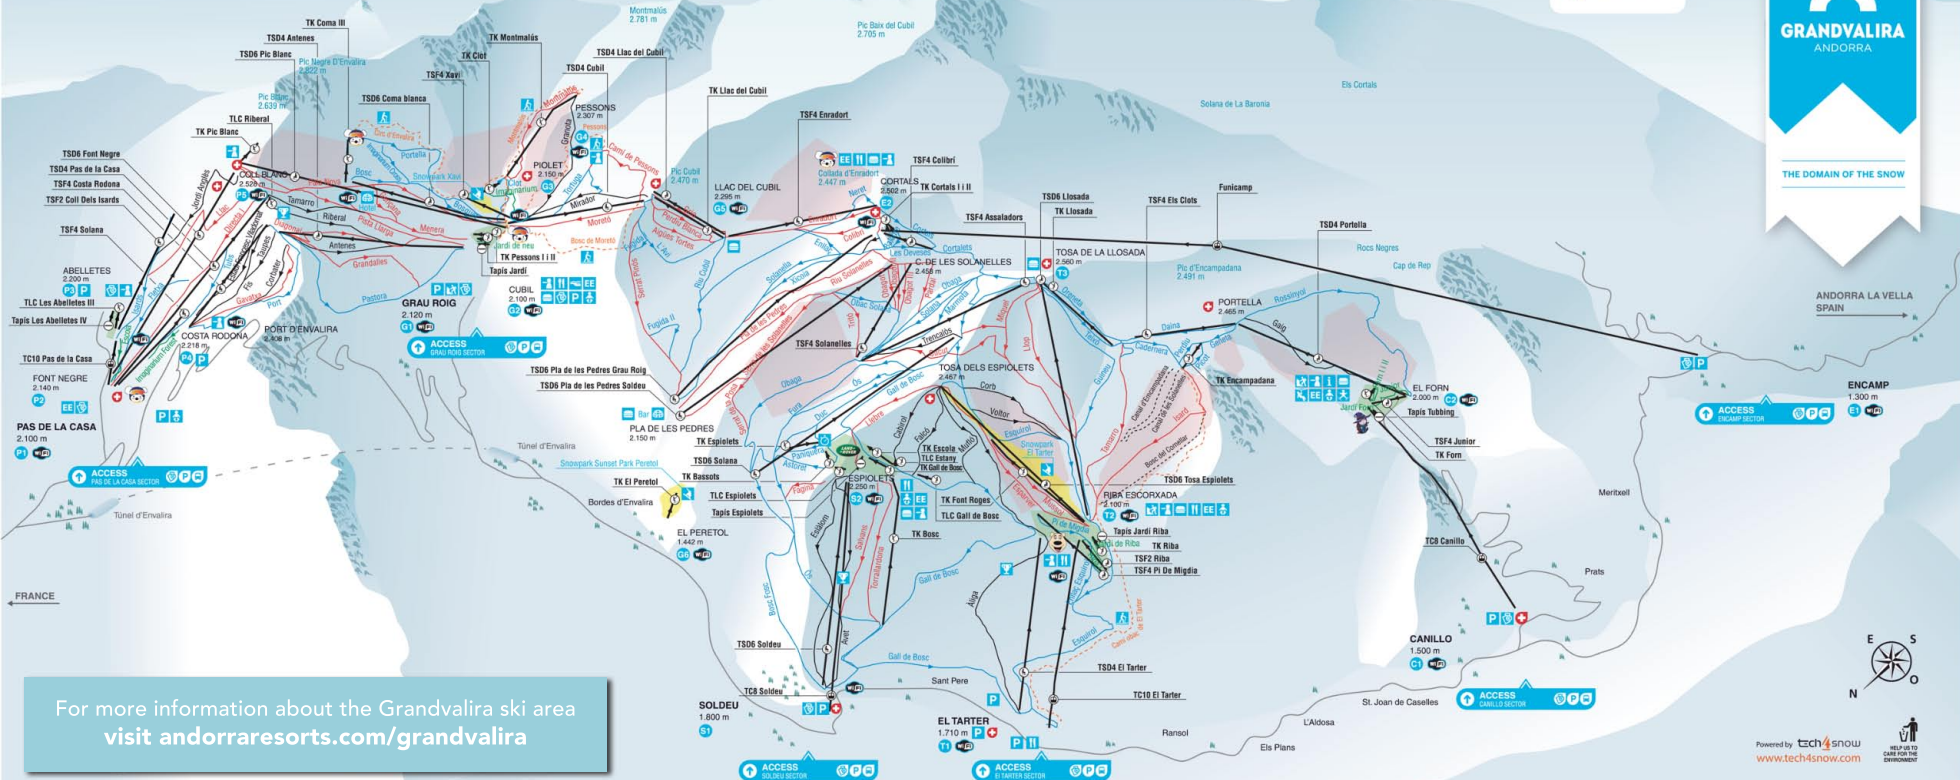

210
KM OF SLOPES

CHILDREN'S CIRCUITS

GRANDVALIRA
ANDORRA

THE DOMAIN OF THE SNOW

For more information about the Grandvalira ski area
visit andorrasorts.com/grandvalira

HELP US TO
CARE FOR THE
ENVIRONMENT